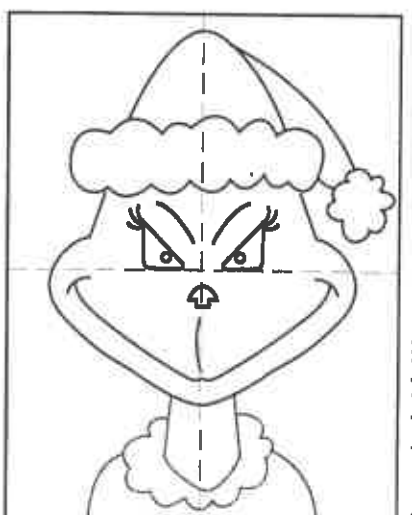

How to Draw the Grinch

1. Make fold lines. Draw two eyes.

2. Draw right cheek.

3. Draw matching left cheek.

4. Add two temple lines.

5. Draw the puffy hat brim.

6. Draw the rest of the hat.

7. Add mouth, nose, face details.

8. Draw the neck and shoulders.