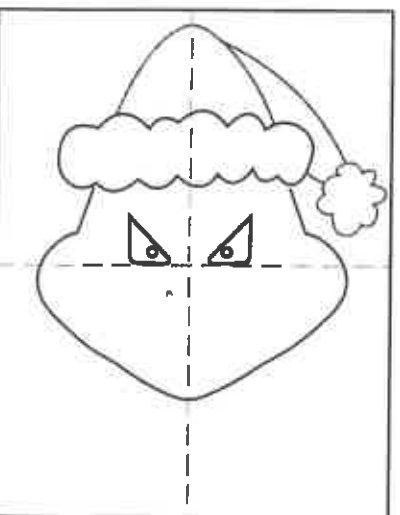

How to Draw the Grinch

1. Make fold lines. Draw two eyes.

2. Draw right cheek.

3. Draw matching left cheek.

4. Add two temple lines.

5. Draw the puffy hat brim.

6. Draw the rest of the hat.

7. Add mouth, nose, face details.

8. Draw the neck and shoulders.